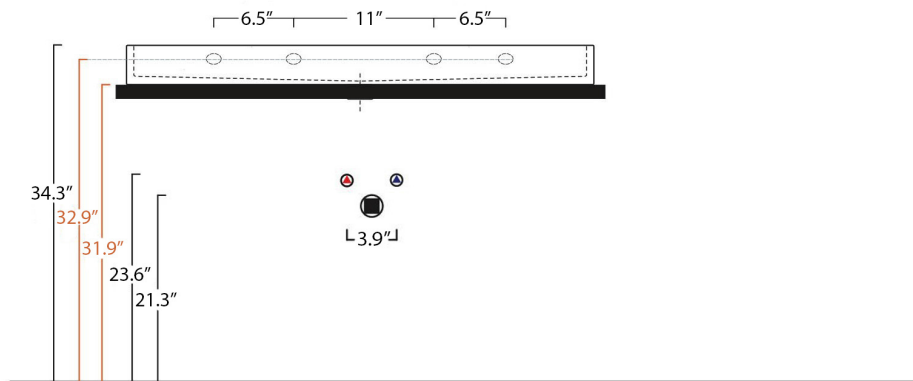

collezione
collection

Urban 100

cod.URL02

Lavabo

wash basin

Dimensioni / dimensions

L 1005 - P 450 - H 80

Troppo pieno / over flow : No/ Yes CL

Peso netto / net weight :45 LBS

Appoggio / sit-on

Sospeso / wall-hung

Piletta ad espansione
Hyde drain waste

PIL 027

Collection
Urban

Model |
Urban 100

Dimensions Metric

1 inch = 2.54 cm
1 inch = 25.4 mm

WS[®]
BATH
COLLECTIONS

1051 Lea Drive - Collegeville, PA 19426
Tel. 215 513 9400 - Fax 610 831 0215

www.ws bathcollections.com - info@ws bathcollections.com

We recommend the following items that work with your sink.

Wall-mount installation

Vessel/ countertop installation

Bolts

Silicone (*optional*)

Collection
Urban

Model |
Urban 100

Dimensions Metric
1 inch = 2.54 cm
1 inch = 25.4 mm

WS[®]
BATH
COLLECTIONS