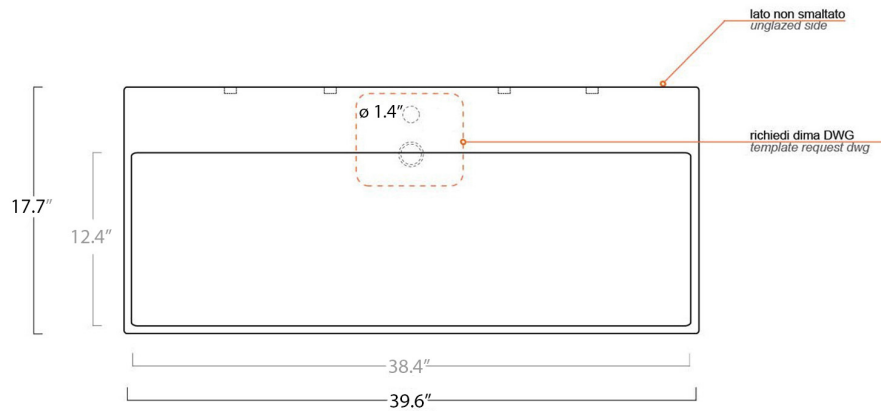

collezione
collection

Urban 100

cod.URL02

Lavabo

wash basin

Dimensioni / dimensions

L 1005 - P 450 - H 80

Troppo pieno / over flow : No/ Yes CL

Peso netto / net weight :45 LBS

Appoggio / sit-on

Sospeso / wall-hung

Piletta ad espansione
Hyde drain waste

PIL 027