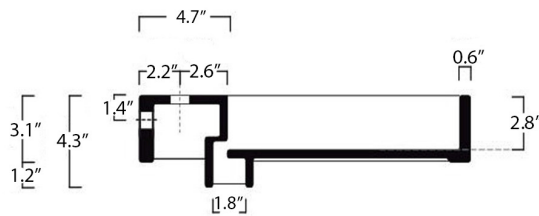

collezione
collection

Urban 100

cod.URL02

Lavabo

wash basin

Dimensioni / dimensions

L 1005 - P 450 - H 80

Troppo pieno / over flow : No/ Yes CL

Peso netto / net weight :45 LBS

Appoggio / sit-on

Sospeso / wall-hung

Piletta ad espansione
Hyde drain waste

PIL 027